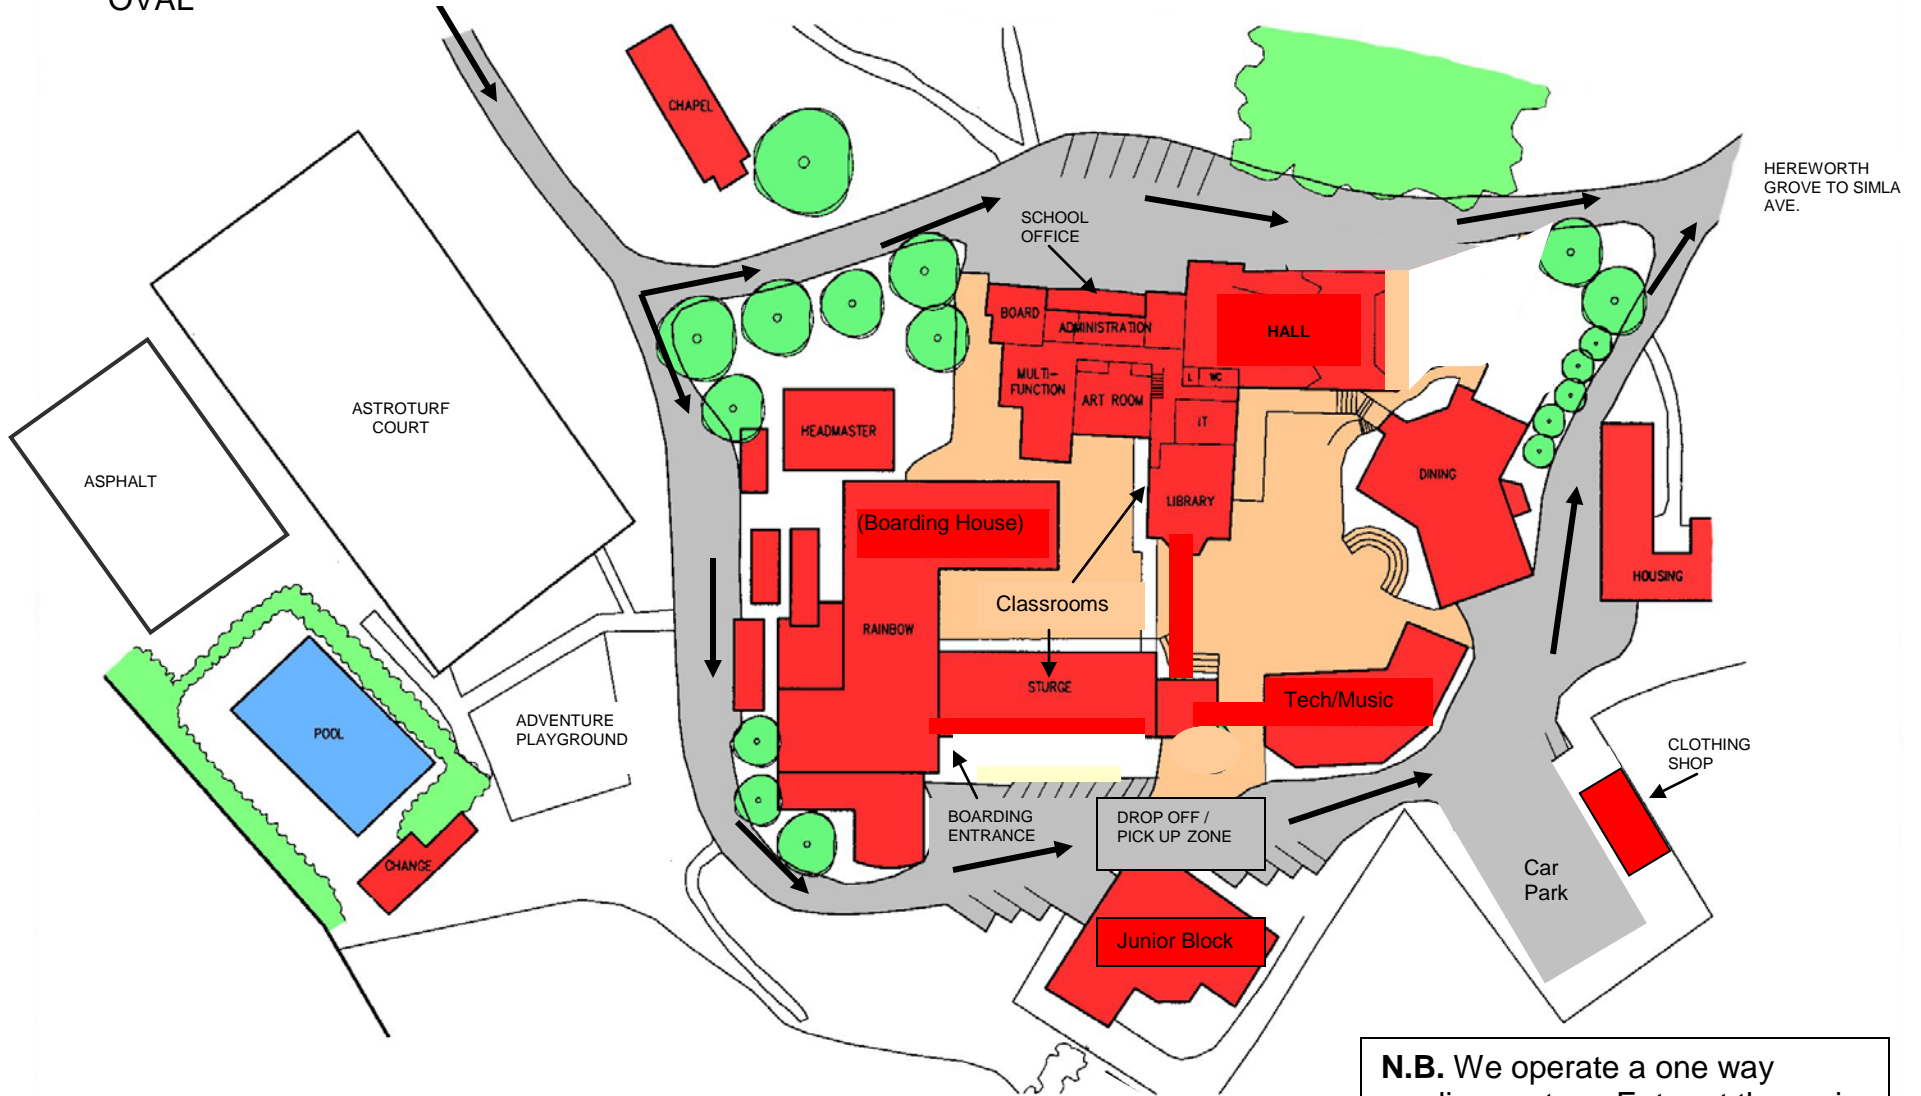

CRICKET OVAL

FROM MAIN GATES OFF HILLSBROOK PLACE

MAIN FIELD

COLTS FIELD

HEREWORTH GROVE TO SIMLA AVE.

HEREWORTH SCHOOL - Overall Site Plan

Not to Scale

RITCHIE FIELD

N.B. We operate a one way roading system. Enter at the main gate and leave via Hereworth Grove. For boys safety a 20 km speed limit is to be strictly adhered to within school grounds.